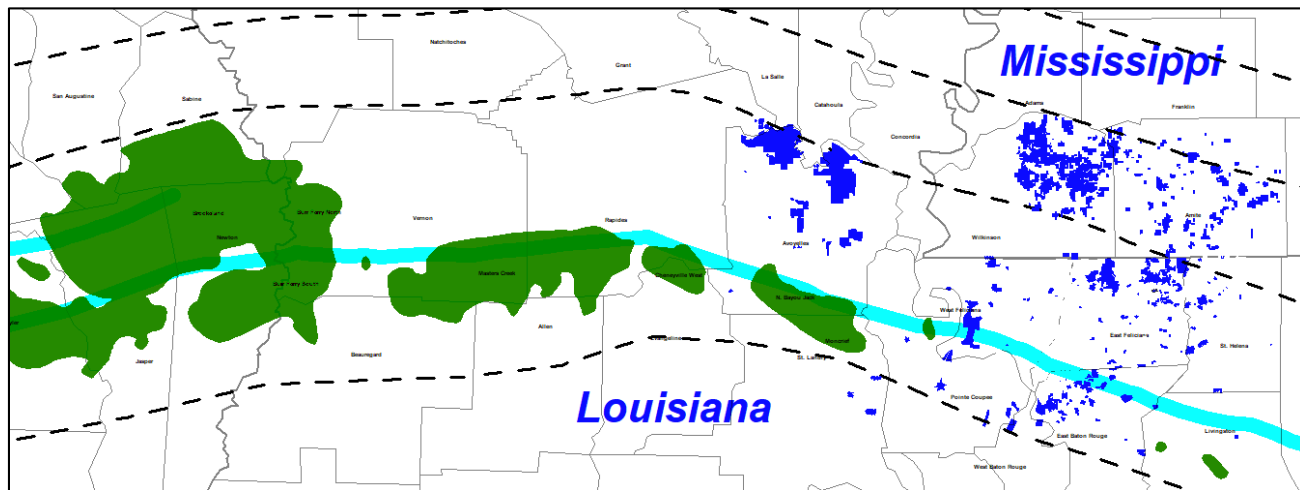

Austin Chalk - Louisiana

Louisiana-Mississippi Stack Play (LAMS)

240,000 Net Acres

- 240,000 net acres available in the rapidly emerging LAMS Stack Play.
- Austin Chalk and TMS potential (700' apart)
- Geologically diverse acreage block across the updip and downdip trends.

TERMS

- 75% NRI
- Best offer

Interested parties contact:

Kirk Barrell

Amelia Resources, LLC

281-798-6741 kabarrell@gmail.com

Subject to Prior Sale